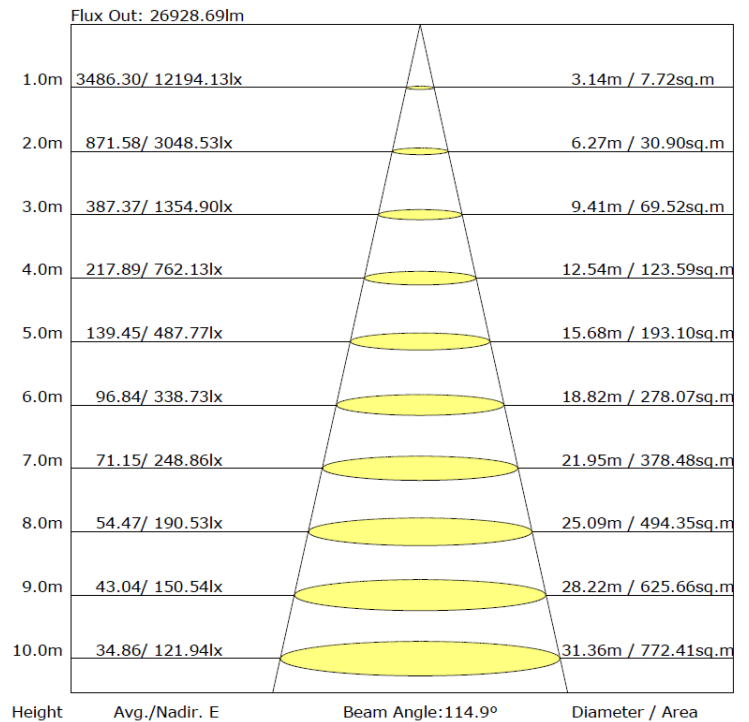

APPLICATION

- Warehouse, factory and workshops;
- Highway toll station and gas station;
- Exhibition hall;
- Gymnasium and supermarkets, etc.

SPECIFICATIONS

OPTICAL	Input Power	240W
	Cover	Flat clear glass
	Lumen	33600-37200LM
	Viewing Angle	110°
	Color Temperature	4000K/4500K/5000K/5700K
	CRI	>80
ELECTRICAL	Input Voltage	100-277VAC 50/60Hz
	PF	≥0.9
	THD	≤20%
	Driver	1-10V dimming
	Optional Accessory	Motion Sensor/Surge-Protective Device
MATERIALS	LED Type	SMD2835 (0.5W)
	LED QTY	800 PCS
	Housing	Aluminum Alloy
	Housing Color	Any colors
	Cover	Flat clear glass
	Waterproof Rating	WET(IP65)
OTHERS	Operating Temperature	-40°C TO 50°C
	Operating Humidity	10%-90% RH
	Storage Temperature	-40°C TO 80°C
	Storage Humidity	10%-95% RH
	Warranty Time	5 Years

LIGHT DISTRIBUTION TESTING PARAMETERS

Photometric Results

IES Classification: Type II
 Total Rated Lamp Lumens: 34805.4 lm
 Efficiency: 100%
 Upward Ratio: 0%
 Central Intensity: 12194.13 cd
 Pos of Max. Intensity: H67.5 V1

Longitudinal Classification: Very Short
 Measurement Flux: 34805.4 lm
 Downward Ratio: 100%
 Luminaire Efficacy Rating (LER): 144.74
 Max. Intensity: 12198.75 cd

Luminous Intensity Distribution Curve

The Average Illuminance Effective Figure