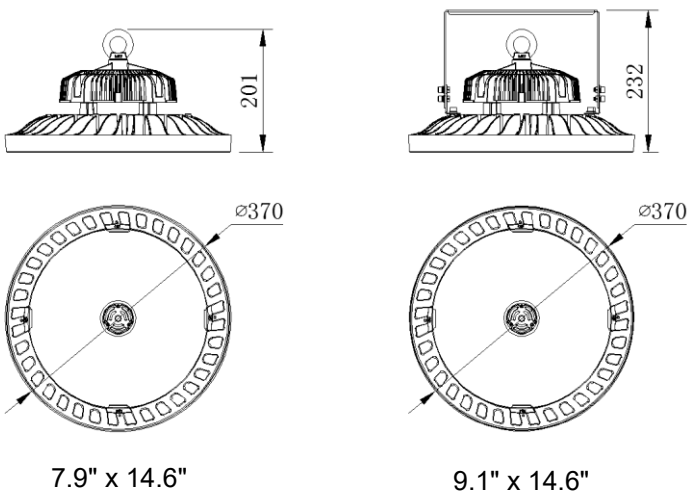

LED Trail
E-mail: info@ledtrail.com
www.ledtrail.com

P/N: LTR-HB-240-1

DIMENSIONS

ADVANTAGE

- UL cUL certificate.
- IP65 driver, input voltage 100-277VAC.
- No UV or IR in the beam.
- Easy to install and operate.
- Energy saving, long lifespan.
- Light is soft and uniform, safe to eyes.
- Instant start.
- Green and eco-friendly without mercury.

APPLICATION

- Warehouse, factory and workshops;
- Highway toll station and gas station;
- Exhibition hall;
- Gymnasium and supermarkets, etc.

SPECIFICATIONS

OPTICAL	Input Power	240W
	Cover	Flat clear glass
	Lumen	33600-37200LM
	Viewing Angle	110°
	Color Temperature	4000K/4500K/5000K/5700K
	CRI	>80
ELECTRICAL	Input Voltage	100-277VAC 50/60Hz
	PF	≥0.9
	THD	≤20%
	Driver	1-10V dimming
	Optional Accessory	Motion Sensor/Surge-Protective Device
MATERIALS	LED Type	SMD2835 (0.5W)
	LED QTY	800 PCS
	Housing	Aluminum Alloy
	Housing Color	Any colors
	Cover	Flat clear glass
	Waterproof Rating	WET(IP65)
OTHERS	Operating Temperature	-40°C TO 50°C
	Operating Humidity	10%-90% RH
	Storage Temperature	-40°C TO 80°C
	Storage Humidity	10%-95% RH
	Warranty Time	5 Years

Longitudinal Classification: Very Short
 Measurement Flux: 34805.4 lm
 Downward Ratio: 100%
 Luminaire Efficacy Rating (LER): 144.74
 Max. Intensity: 12198.75 cd

Luminous Intensity Distribution Curve

The Average Illuminance Effective Figure