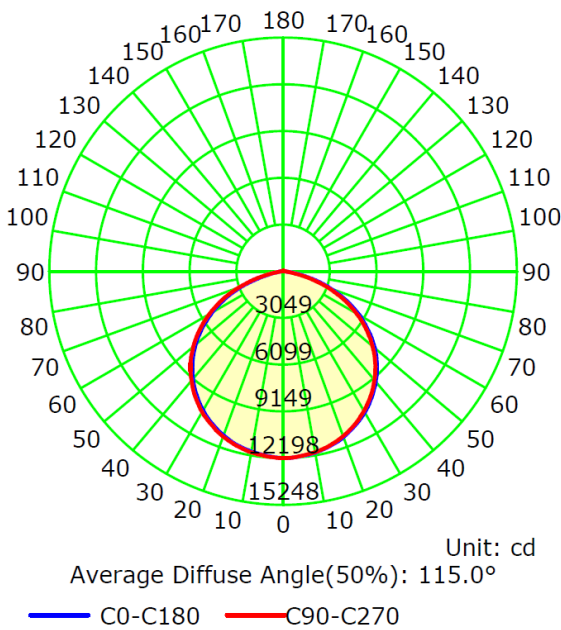

LED Trail
E-mail: info@ledtrail.com
www.ledtrail.com

P/N: LTR-HB-240-1

DIMENSIONS

ADVANTAGE

- UL cUL certificate.
- IP65 driver, input voltage 100-277VAC.
- No UV or IR in the beam.
- Easy to install and operate.
- Energy saving, long lifespan.
- Light is soft and uniform, safe to eyes.
- Instant start.
- Green and eco-friendly without mercury.

APPLICATION

- Warehouse, factory and workshops;
- Highway toll station and gas station;
- Exhibition hall;
- Gymnasium and supermarkets, etc.

SPECIFICATIONS

OPTICAL	Input Power	240W
	Cover	Flat clear glass
	Lumen	33600-37200LM
	Viewing Angle	110°
	Color Temperature	4000K/4500K/5000K/5700K
	CRI	>80
ELECTRICAL	Input Voltage	100-277VAC 50/60Hz
	PF	≥0.9
	THD	≤20%
	Driver	1-10V dimming
	Optional Accessory	Motion Sensor/Surge-Protective Device
MATERIALS	LED Type	SMD2835 (0.5W)
	LED QTY	800 PCS
	Housing	Aluminum Alloy
	Housing Color	Any colors
	Cover	Flat clear glass
	Waterproof Rating	WET(IP65)
OTHERS	Operating Temperature	-40°C TO 50°C
	Operating Humidity	10%-90% RH
	Storage Temperature	-40°C TO 80°C
	Storage Humidity	10%-95% RH
	Warranty Time	5 Years

LIGHT DISTRIBUTION TESTING PARAMETERS

Photometric Results

IES Classification: Type II
 Total Rated Lamp Lumens: 34805.4 lm
 Efficiency: 100%
 Upward Ratio: 0%
 Central Intensity: 12194.13 cd
 Pos of Max. Intensity: H67.5 V1

Longitudinal Classification: Very Short
 Measurement Flux: 34805.4 lm
 Downward Ratio: 100%
 Luminaire Efficacy Rating (LER): 144.74
 Max. Intensity: 12198.75 cd

Luminous Intensity Distribution Curve

The Average Illuminance Effective Figure