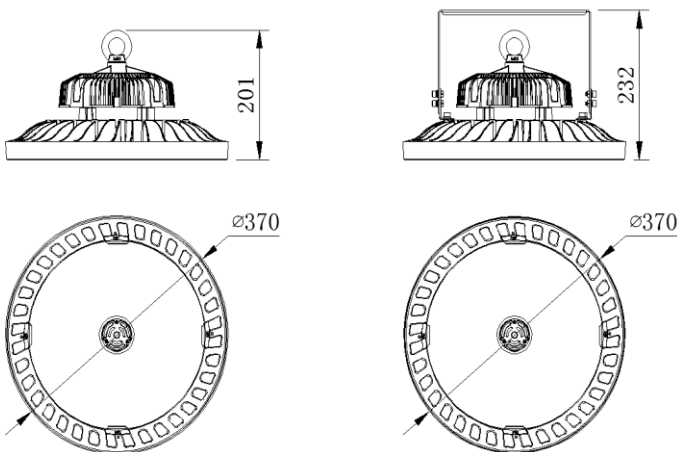

LED Trail
E-mail: info@ledtrail.com
www.ledtrail.com

P/N: LTR-HB-200-1

DIMENSIONS

7.9" x 14.6"

9.1" x 14.6"

ADVANTAGE

- UL cUL certificate.
- IP65 driver, input voltage 100-277VAC.
- No UV or IR in the beam.
- Easy to install and operate.
- Energy saving, long lifespan.
- Light is soft and uniform, safe to eyes.
- Instant start.
- Green and eco-friendly without mercury.

APPLICATION

- Warehouse, factory and workshops;
- Highway toll station and gas station;
- Exhibition hall;
- Gymnasium and supermarkets, etc.

SPECIFICATIONS

OPTICAL	Input Power	200W
	Cover	Flat clear glass
	Lumen	28000-31000LM
	Viewing Angle	110°
	Color Temperature	4000K/4500K/5000K/5700K
	CRI	>80
ELECTRICAL	Input Voltage	100-277VAC 50/60Hz
	PF	≥0.9
	THD	≤20%
	Driver	1-10V dimming
	Optional Accessory	Motion Sensor/Surge-Protective Device
MATERIALS	LED Type	SMD2835 (0.5W)
	LED QTY	640 PCS
	Housing	Aluminum Alloy
	Housing Color	Any colors
	Cover	Flat clear glass
	Waterproof Rating	WET(IP65)
OTHERS	Operating Temperature	-40°C TO 50°C
	Operating Humidity	10%-90% RH
	Storage Temperature	-40°C TO 80°C
	Storage Humidity	10%-95% RH
	Warranty Time	5 Years

Longitudinal Classification: Very Short
 Measurement Flux: 29457 lm
 Downward Ratio: 100%
 Luminaire Efficacy Rating (LER): 145.55
 Max. Intensity: 10364.76 cd

Luminous Intensity Distribution Curve

The Average Illuminance Effective Figure