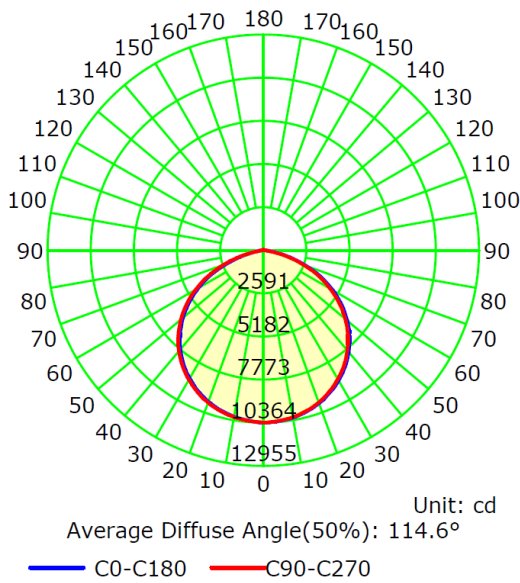

LED Trail
E-mail: info@ledtrail.com
www.ledtrail.com

P/N: LTR-HB-200-1

DIMENSIONS

7.9" x 14.6"

9.1" x 14.6"

ADVANTAGE

- UL cUL certificate.
- IP65 driver, input voltage 100-277VAC.
- No UV or IR in the beam.
- Easy to install and operate.
- Energy saving, long lifespan.
- Light is soft and uniform, safe to eyes.
- Instant start.
- Green and eco-friendly without mercury.

APPLICATION

- Warehouse, factory and workshops;
- Highway toll station and gas station;
- Exhibition hall;
- Gymnasium and supermarkets, etc.

SPECIFICATIONS

OPTICAL	Input Power	200W
	Cover	Flat clear glass
	Lumen	28000-31000LM
	Viewing Angle	110°
	Color Temperature	4000K/4500K/5000K/5700K
	CRI	>80
ELECTRICAL	Input Voltage	100-277VAC 50/60Hz
	PF	≥0.9
	THD	≤20%
	Driver	1-10V dimming
	Optional Accessory	Motion Sensor/Surge-Protective Device
MATERIALS	LED Type	SMD2835 (0.5W)
	LED QTY	640 PCS
	Housing	Aluminum Alloy
	Housing Color	Any colors
	Cover	Flat clear glass
	Waterproof Rating	WET(IP65)
OTHERS	Operating Temperature	-40°C TO 50°C
	Operating Humidity	10%-90% RH
	Storage Temperature	-40°C TO 80°C
	Storage Humidity	10%-95% RH
	Warranty Time	5 Years

LIGHT DISTRIBUTION TESTING PARAMETERS

Photometric Results

IES Classification: Type II
 Total Rated Lamp Lumens: 29457.0 lm
 Efficiency: 100%
 Upward Ratio: 0%
 Central Intensity: 10348.97 cd
 Pos of Max. Intensity: H315 V1

Longitudinal Classification: Very Short
 Measurement Flux: 29457 lm
 Downward Ratio: 100%
 Luminaire Efficacy Rating (LER): 145.55
 Max. Intensity: 10364.76 cd

Luminous Intensity Distribution Curve

The Average Illuminance Effective Figure