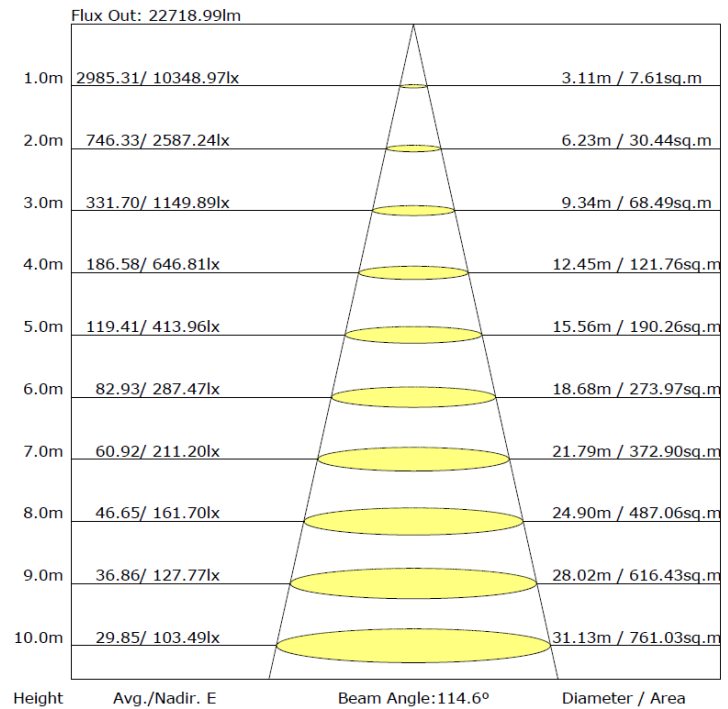

LED Trail
E-mail: info@ledtrail.com
www.ledtrail.com

P/N: LTR-HB-200-1

DIMENSIONS

7.9" x 14.6"

9.1" x 14.6"

ADVANTAGE

- UL cUL certificate.
- IP65 driver, input voltage 100-277VAC.
- No UV or IR in the beam.
- Easy to install and operate.
- Energy saving, long lifespan.
- Light is soft and uniform, safe to eyes.
- Instant start.
- Green and eco-friendly without mercury.

LIGHT DISTRIBUTION TESTING PARAMETERS

Photometric Results

IES Classification: Type II
 Total Rated Lamp Lumens: 29457.0 lm
 Efficiency: 100%
 Upward Ratio: 0%
 Central Intensity: 10348.97 cd
 Pos of Max. Intensity: H315 V1

Longitudinal Classification: Very Short
 Measurement Flux: 29457 lm
 Downward Ratio: 100%
 Luminaire Efficacy Rating (LER): 145.55
 Max. Intensity: 10364.76 cd

Luminous Intensity Distribution Curve

The Average Illuminance Effective Figure